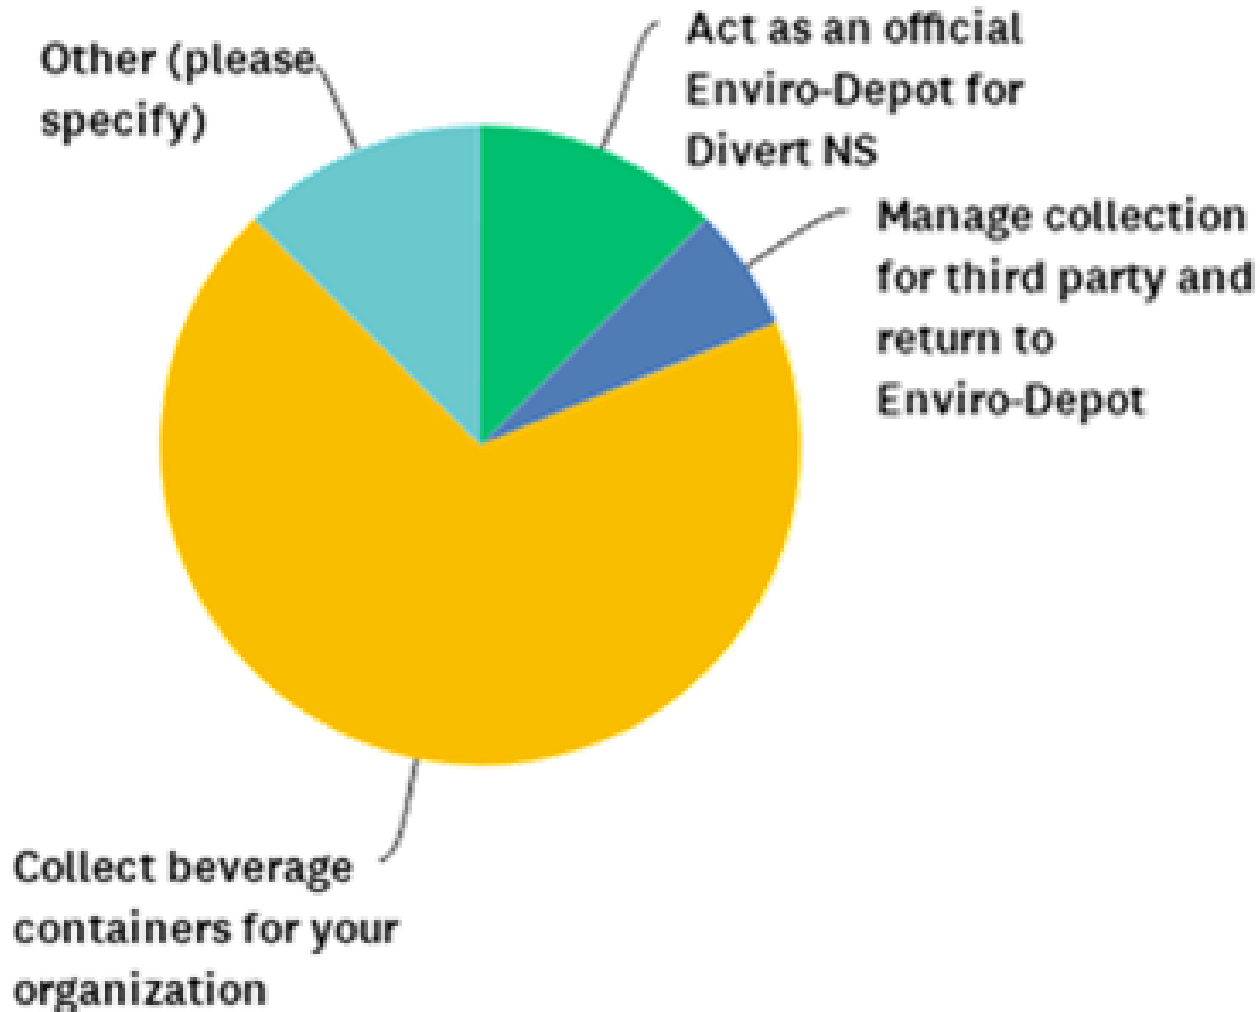

In what capacity do you divert refundable beverage containers?