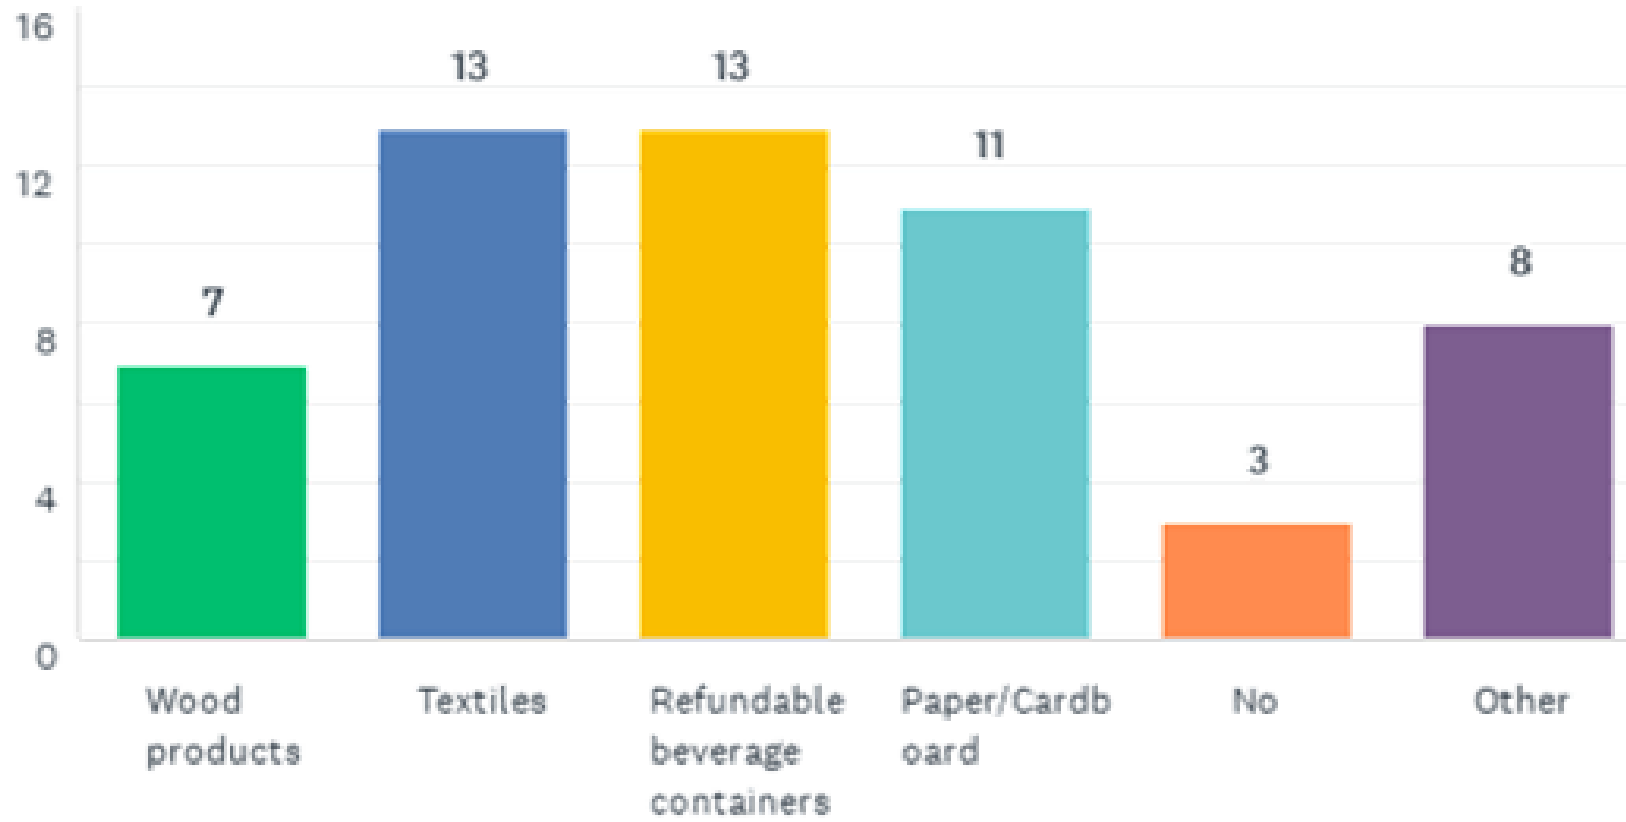

Interested in pursuing a NEW waste diversion/reuse initiative?