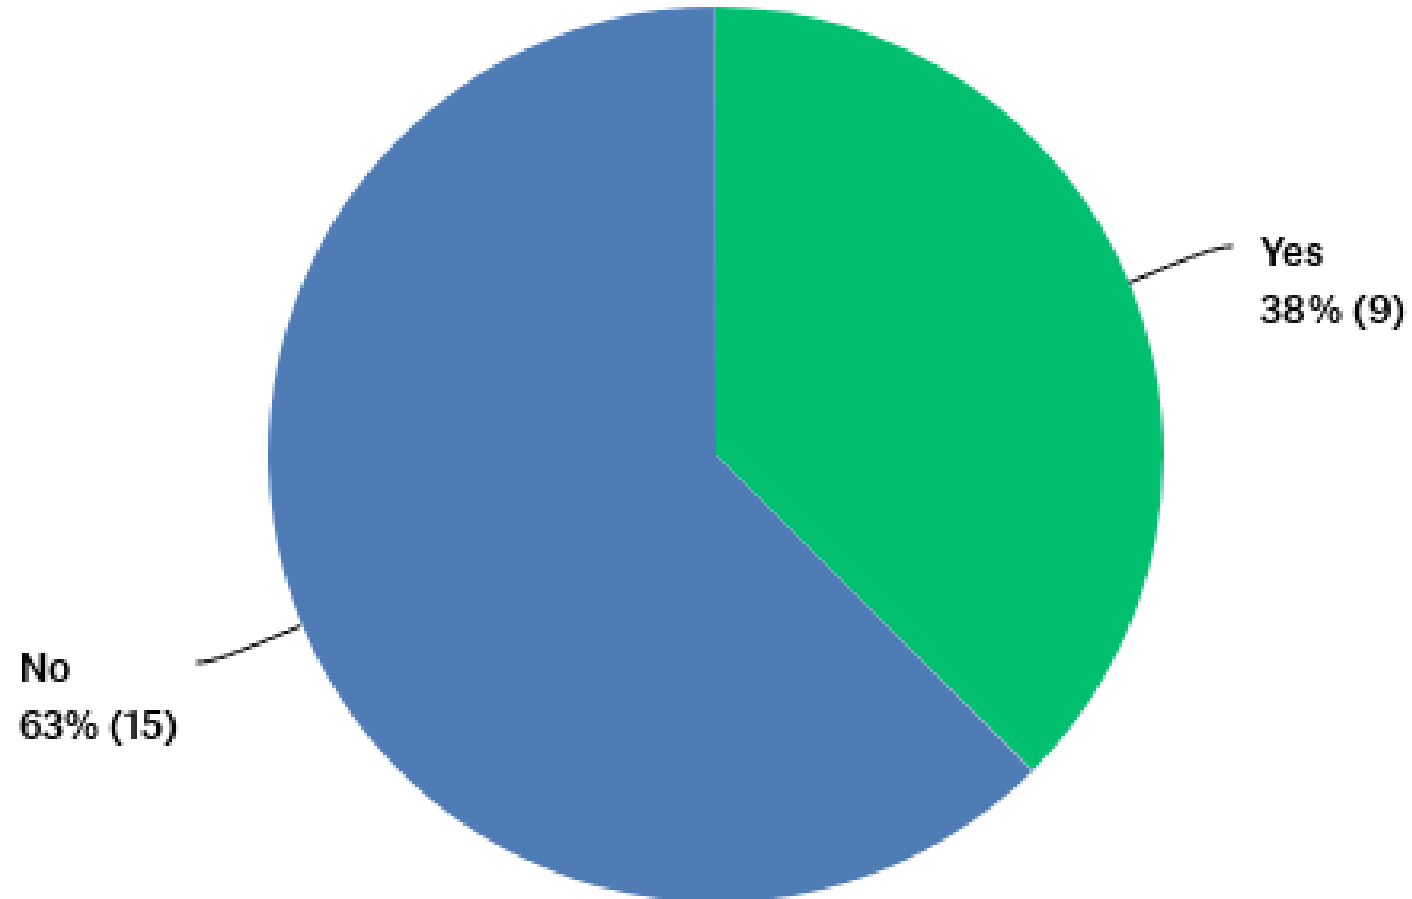

How many Clients your Organization Serves

Partnerships

Involved in wood waste diversion?

What specific wood waste is used?

Wood Waste

Wood waste sources:

- Internally produced from primary woodworking projects
 - From local sawmill
 - From local businesses