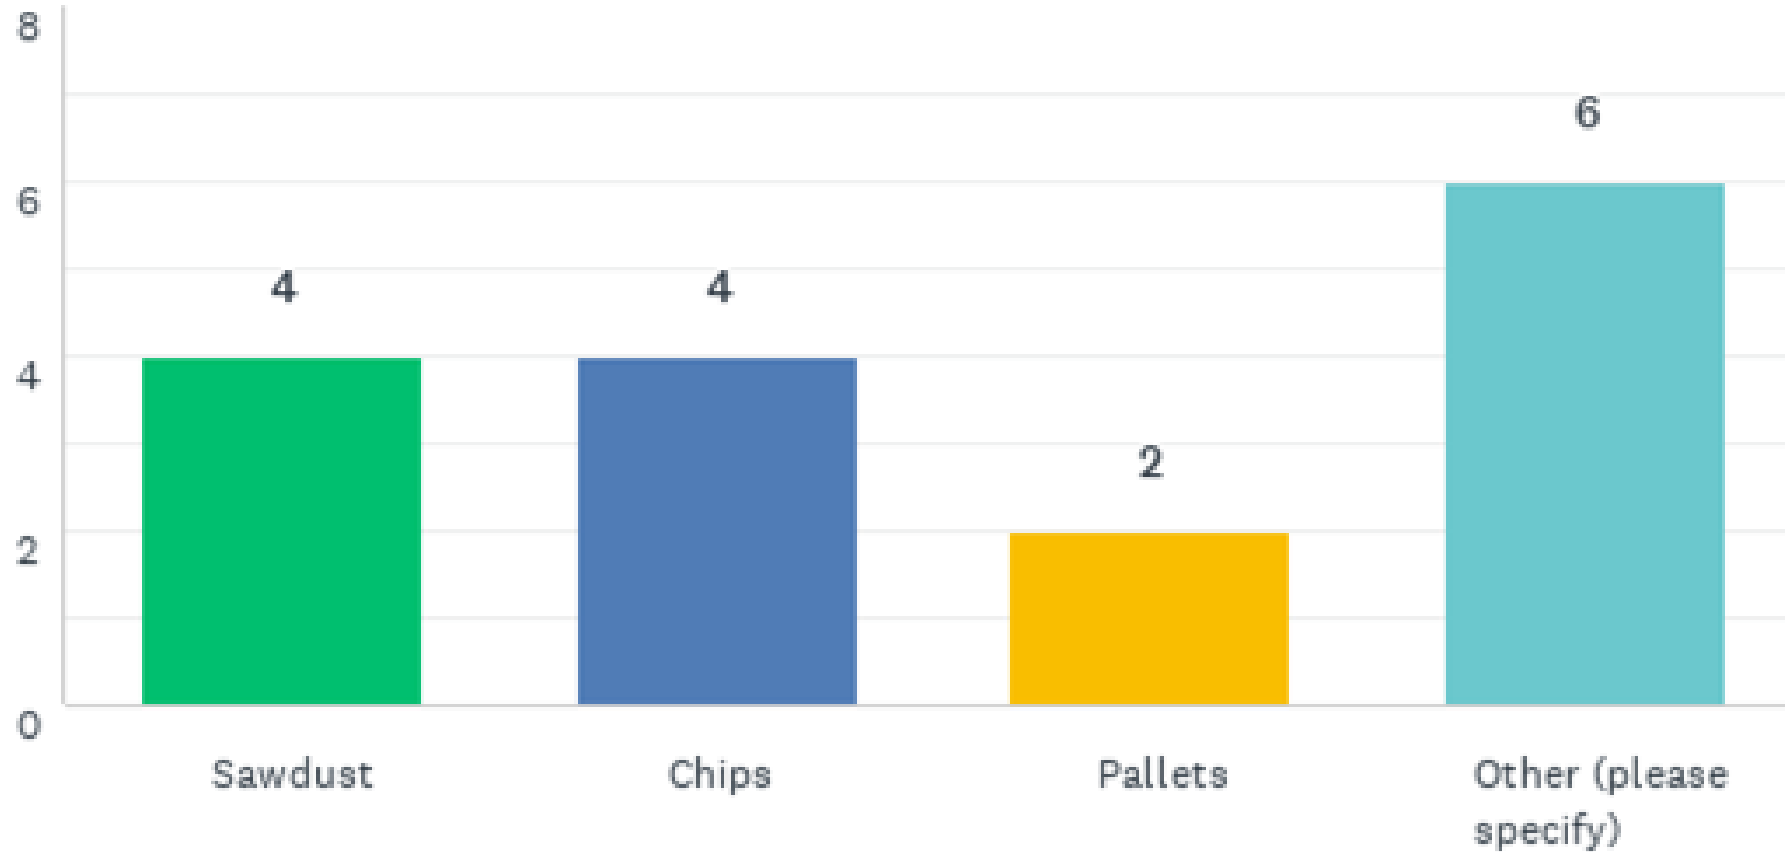

How many Clients your Organization Serves

Partnerships

Involved in wood waste diversion?

What specific wood waste is used?

Wood Waste

Wood waste sources:

- Internally produced from primary woodworking projects
 - From local sawmill
 - From local businesses