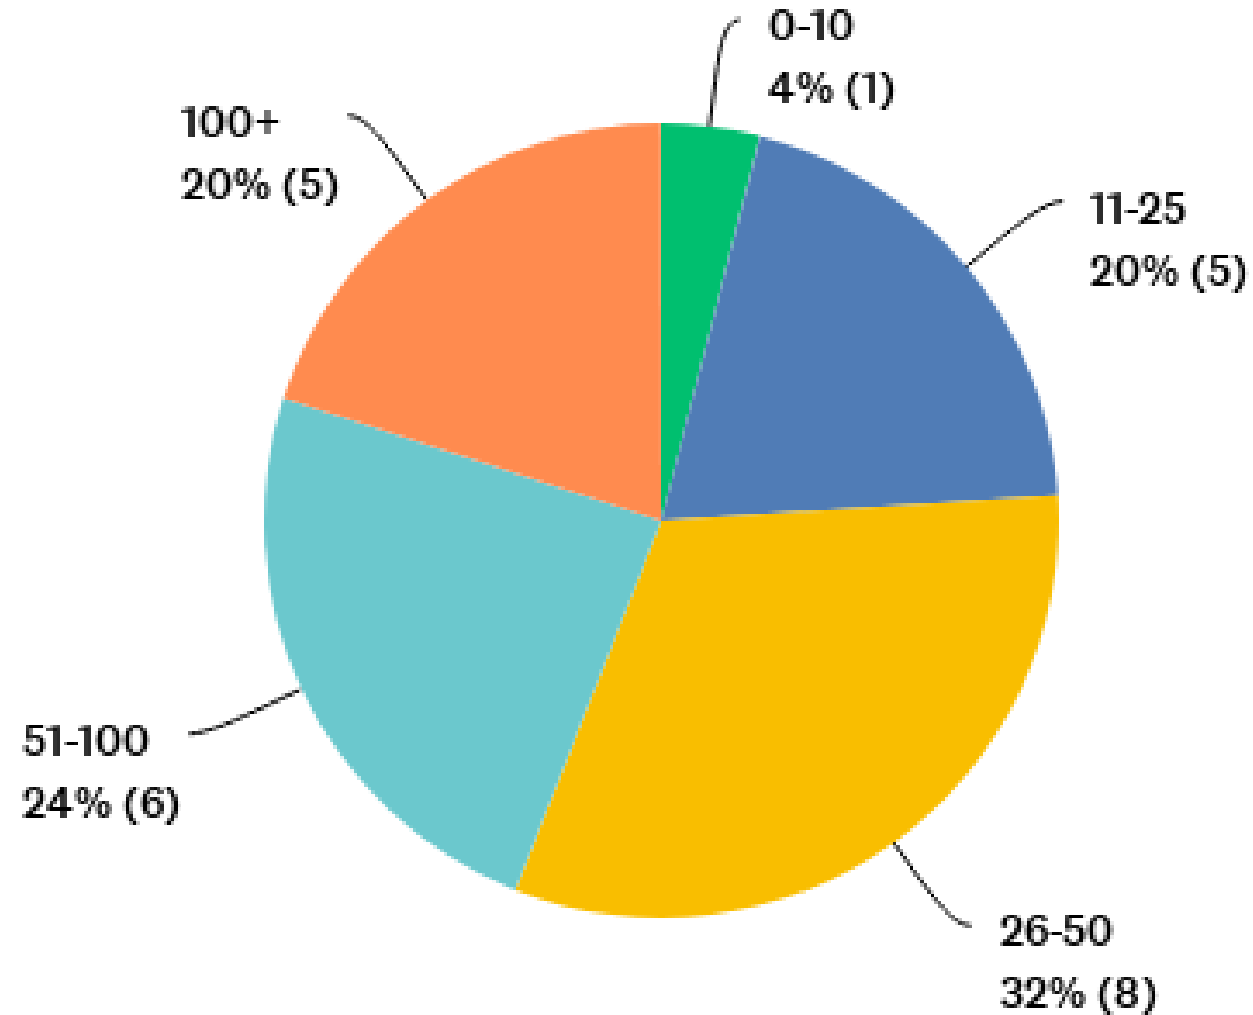

How many Clients your Organization Serves

Partnerships

Involved in wood waste diversion?

What specific wood waste is used?

Wood Waste

Wood waste sources:

- Internally produced from primary woodworking projects
 - From local sawmill
 - From local businesses