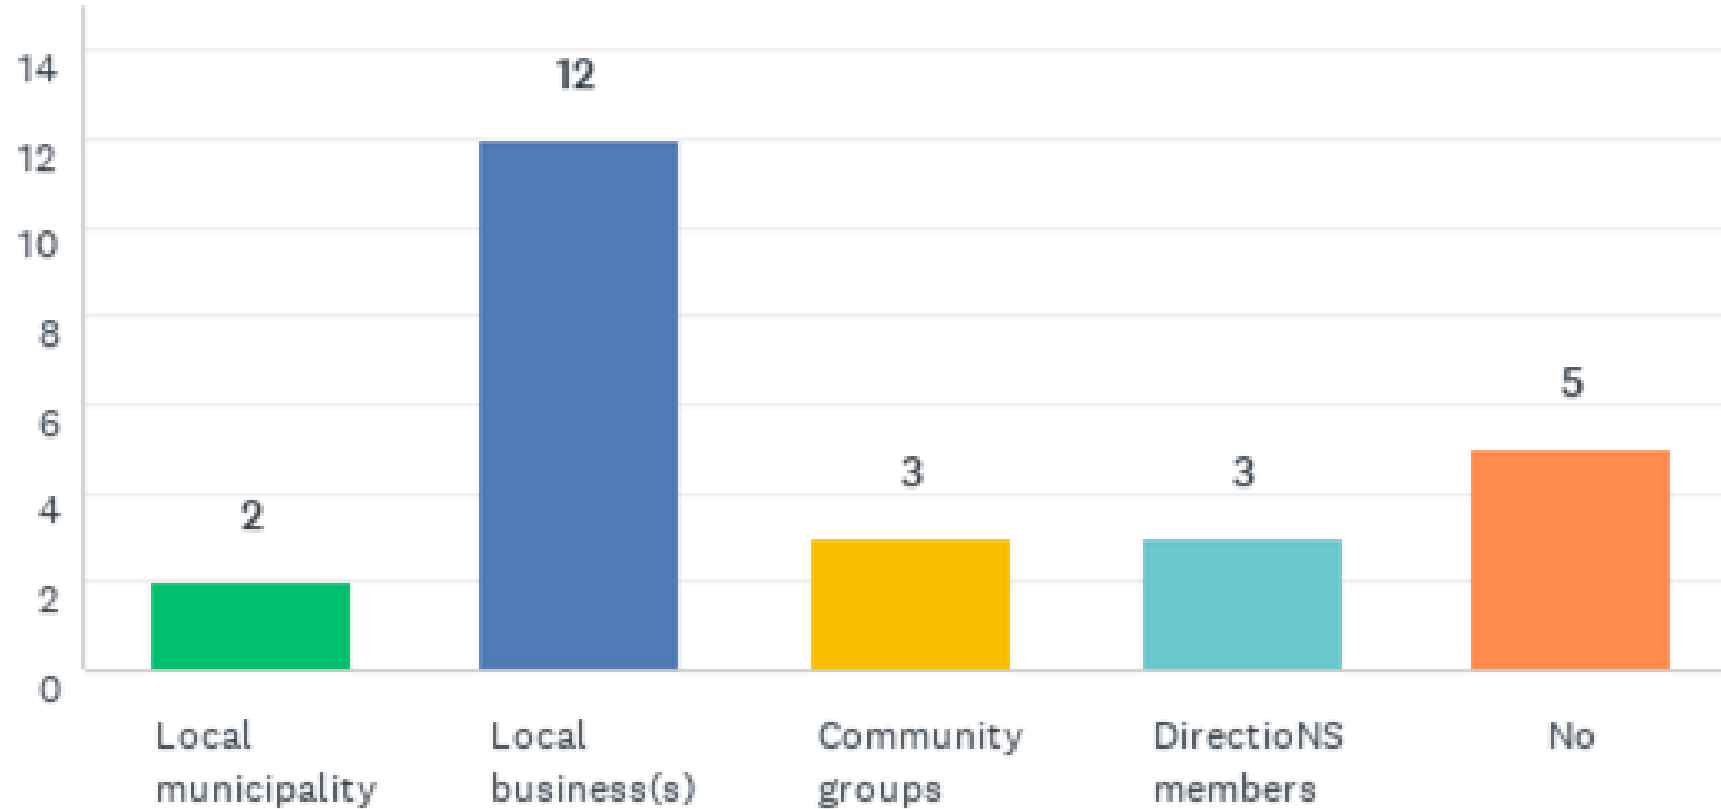

Three key pillars:

- Stewardship
- Innovation
- Catalyst for Change

DirectioNS Council & Divert NS

- Opportunity to work together
- DirectioNS Council members already doing waste reduction work
- Divert NS has a mandate to foster innovation in diverting solid waste from Nova Scotia's landfills
- Divert NS offers funding for waste reduction projects through funding programs:
 - Student Research Grant Program
 - Research & Development Program
 - Value-Added manufacturing Program
 - Enviro-Depot™ Infrastructure Funding

How many Clients your Organization Serves

Partnerships

Involved in wood waste diversion?

What specific wood waste is used?

Wood Waste

Wood waste sources:

- Internally produced from primary woodworking projects
 - From local sawmill
 - From local businesses